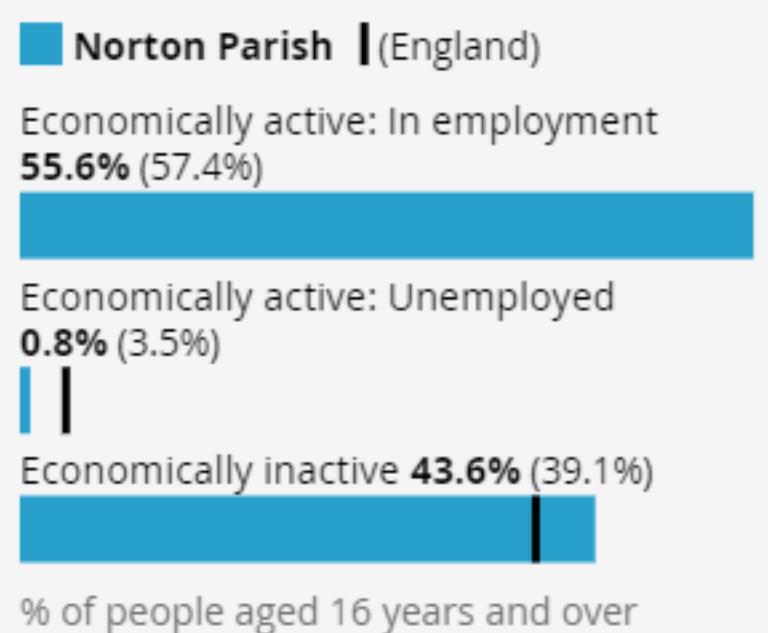

Norton Parish

Area map

Population

440

people

56,490,000 people in England

Rounded to the nearest 10 people (nearest 100 for England)

Number of households

200

households

23,436,100 households in England

Rounded to the nearest 10 households (nearest 100 for England)

Age profile

Sex

Household composition

Number of cars or vans

Tenure of household

Economic activity status

Schoolchildren and full-time students