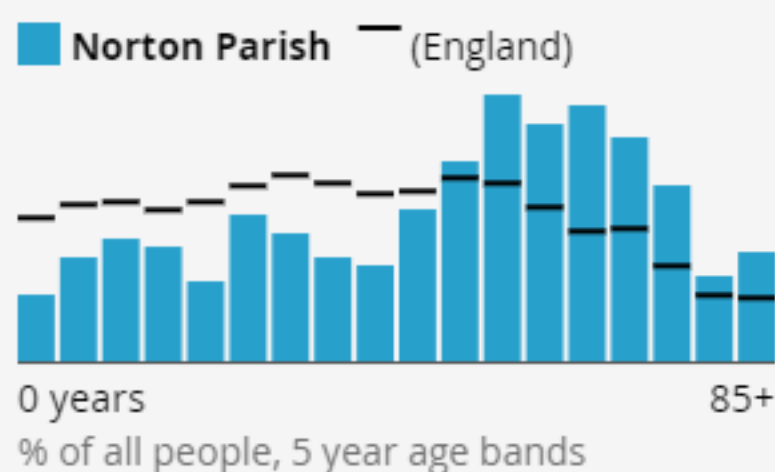

Norton Parish

Area map

Population

440

people

56,490,000 people in England

Rounded to the nearest 10 people (nearest 100 for England)

Number of households

200

households

23,436,100 households in England

Rounded to the nearest 10 households (nearest 100 for England)

Age profile

Sex

Household composition

Number of cars or vans

Tenure of household

Economic activity status

Schoolchildren and full-time students