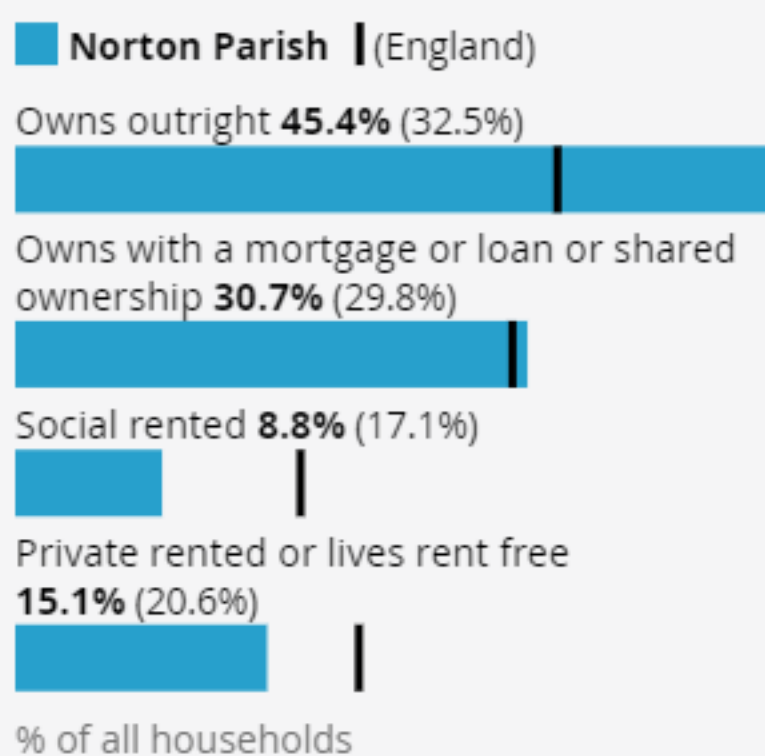

200

households

23,436,100 households in England

Rounded to the nearest 10 households (nearest 100 for England)

Age profile

Sex

Household composition

Number of cars or vans

Tenure of household

Economic activity status

Schoolchildren and full-time students