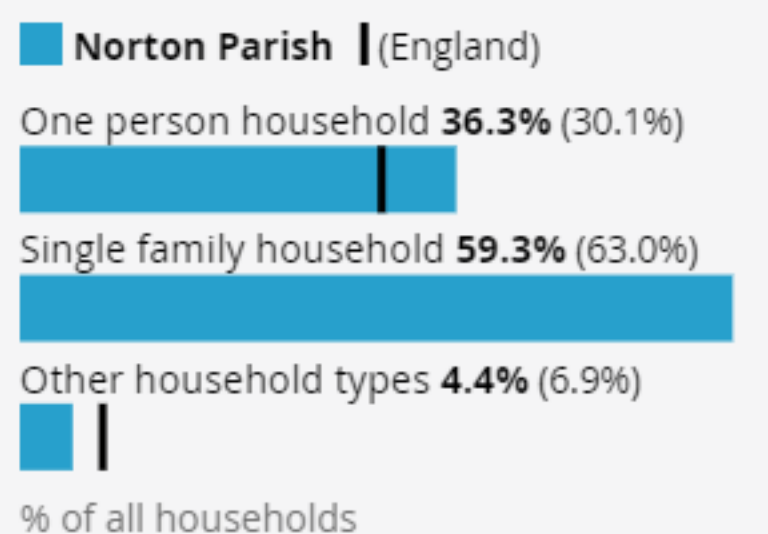

200

households

23,436,100 households in England

Rounded to the nearest 10 households (nearest 100 for England)

Age profile

Sex

Household composition

Number of cars or vans

Tenure of household

Economic activity status

Schoolchildren and full-time students