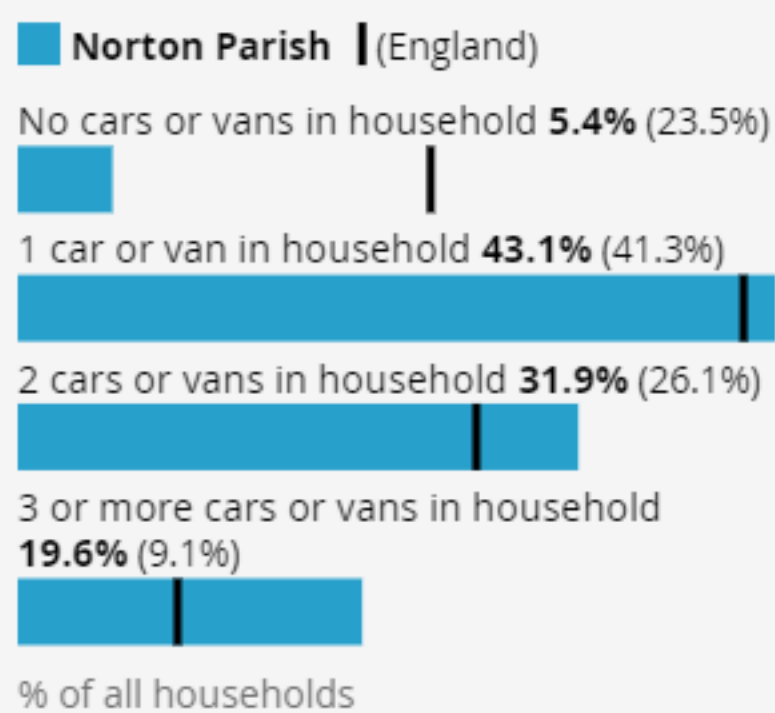

200

households

23,436,100 households in England

Rounded to the nearest 10 households (nearest 100 for England)

Age profile

Sex

Household composition

Number of cars or vans

Tenure of household

Economic activity status

Schoolchildren and full-time students